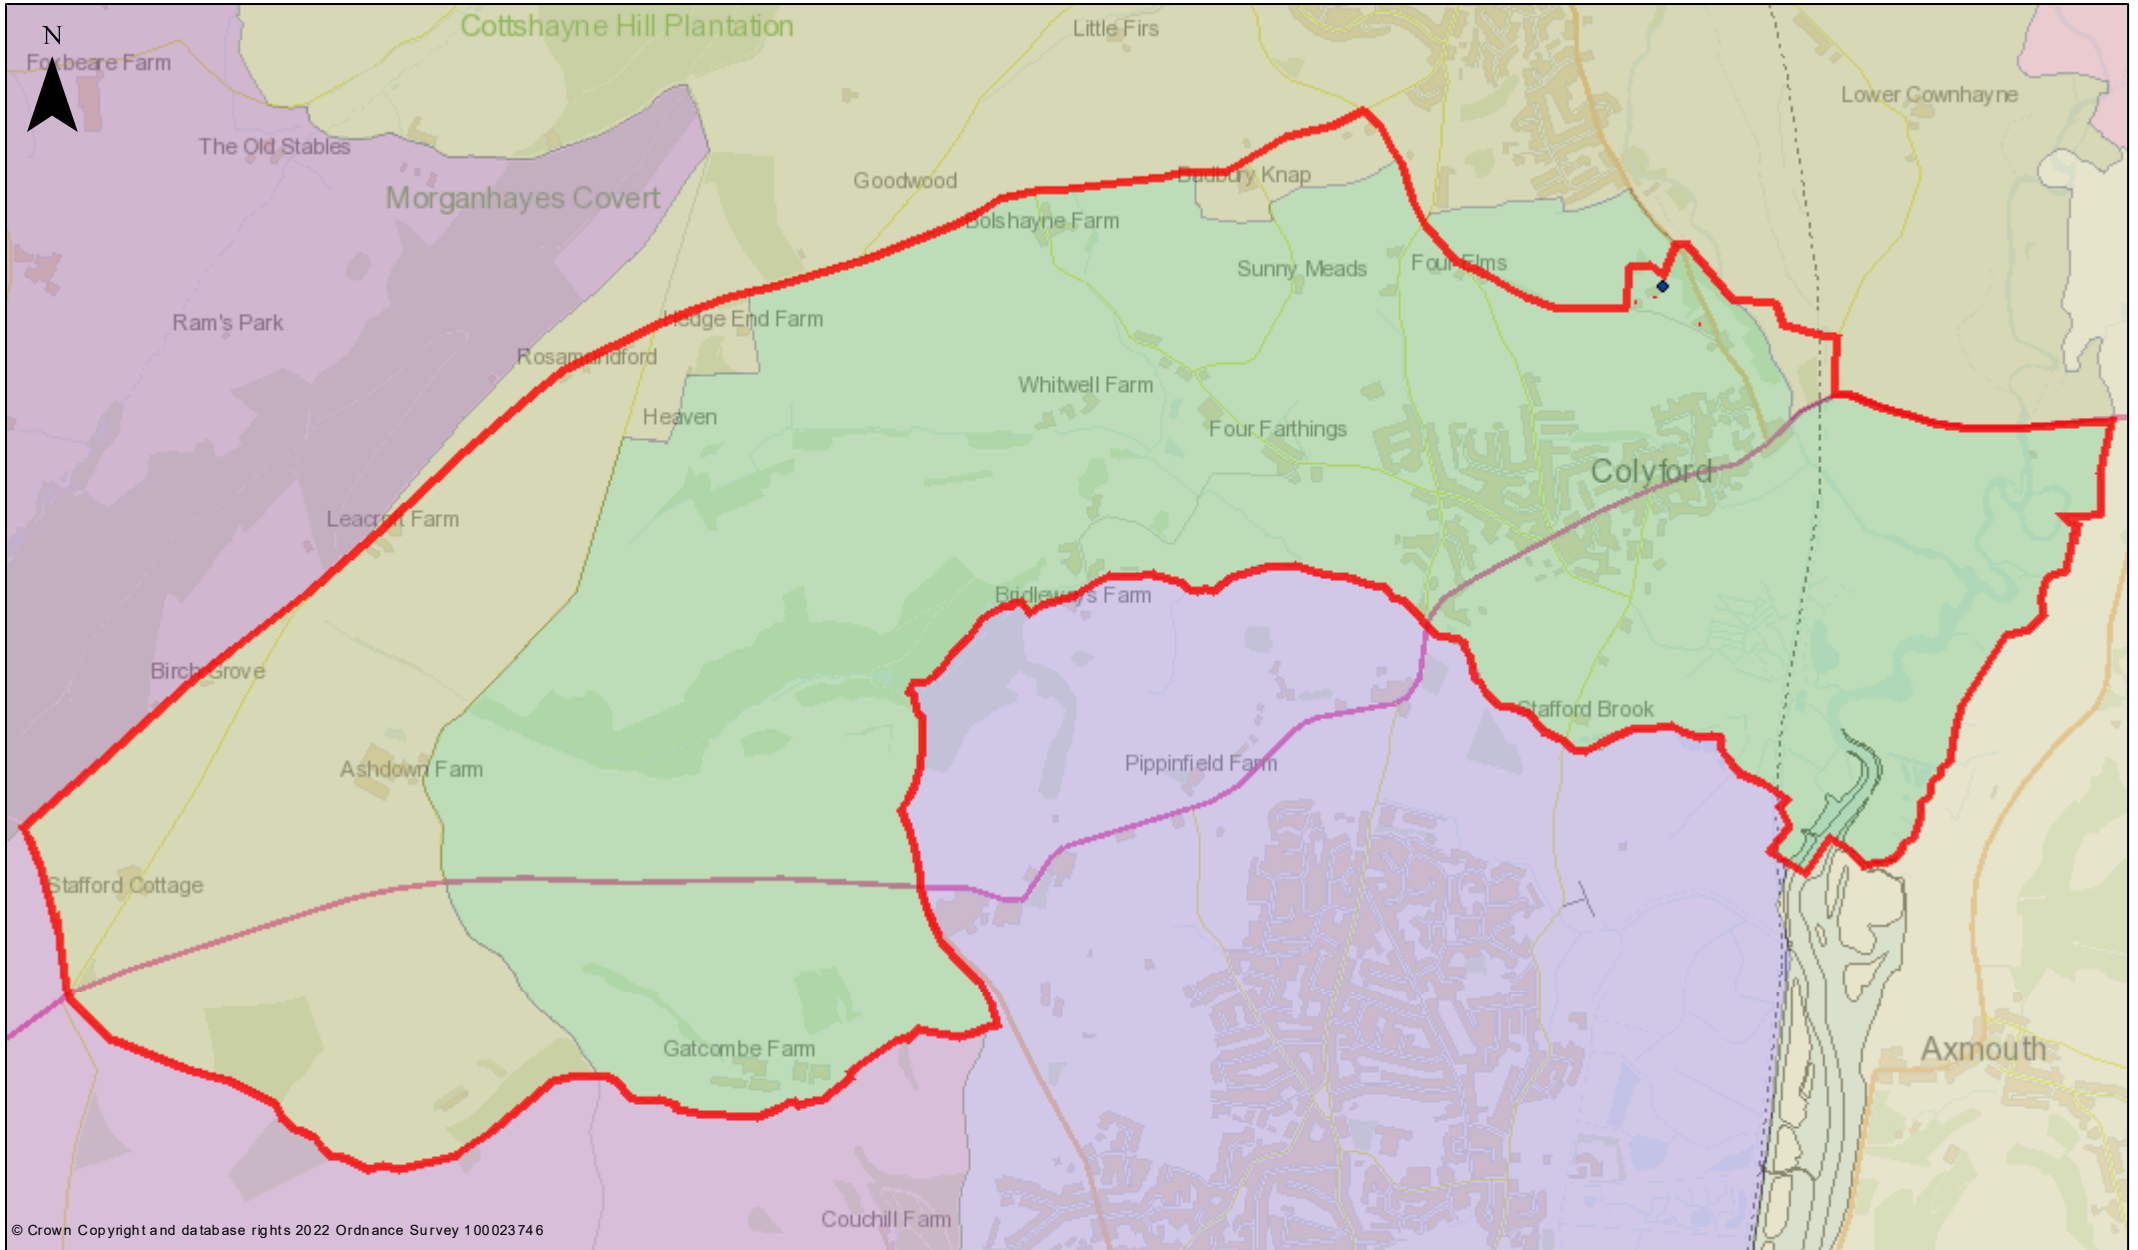

Proposed boundary v polling district

1:18,564

Map Tile: SY2392SE Full Reference: SY23581 92148