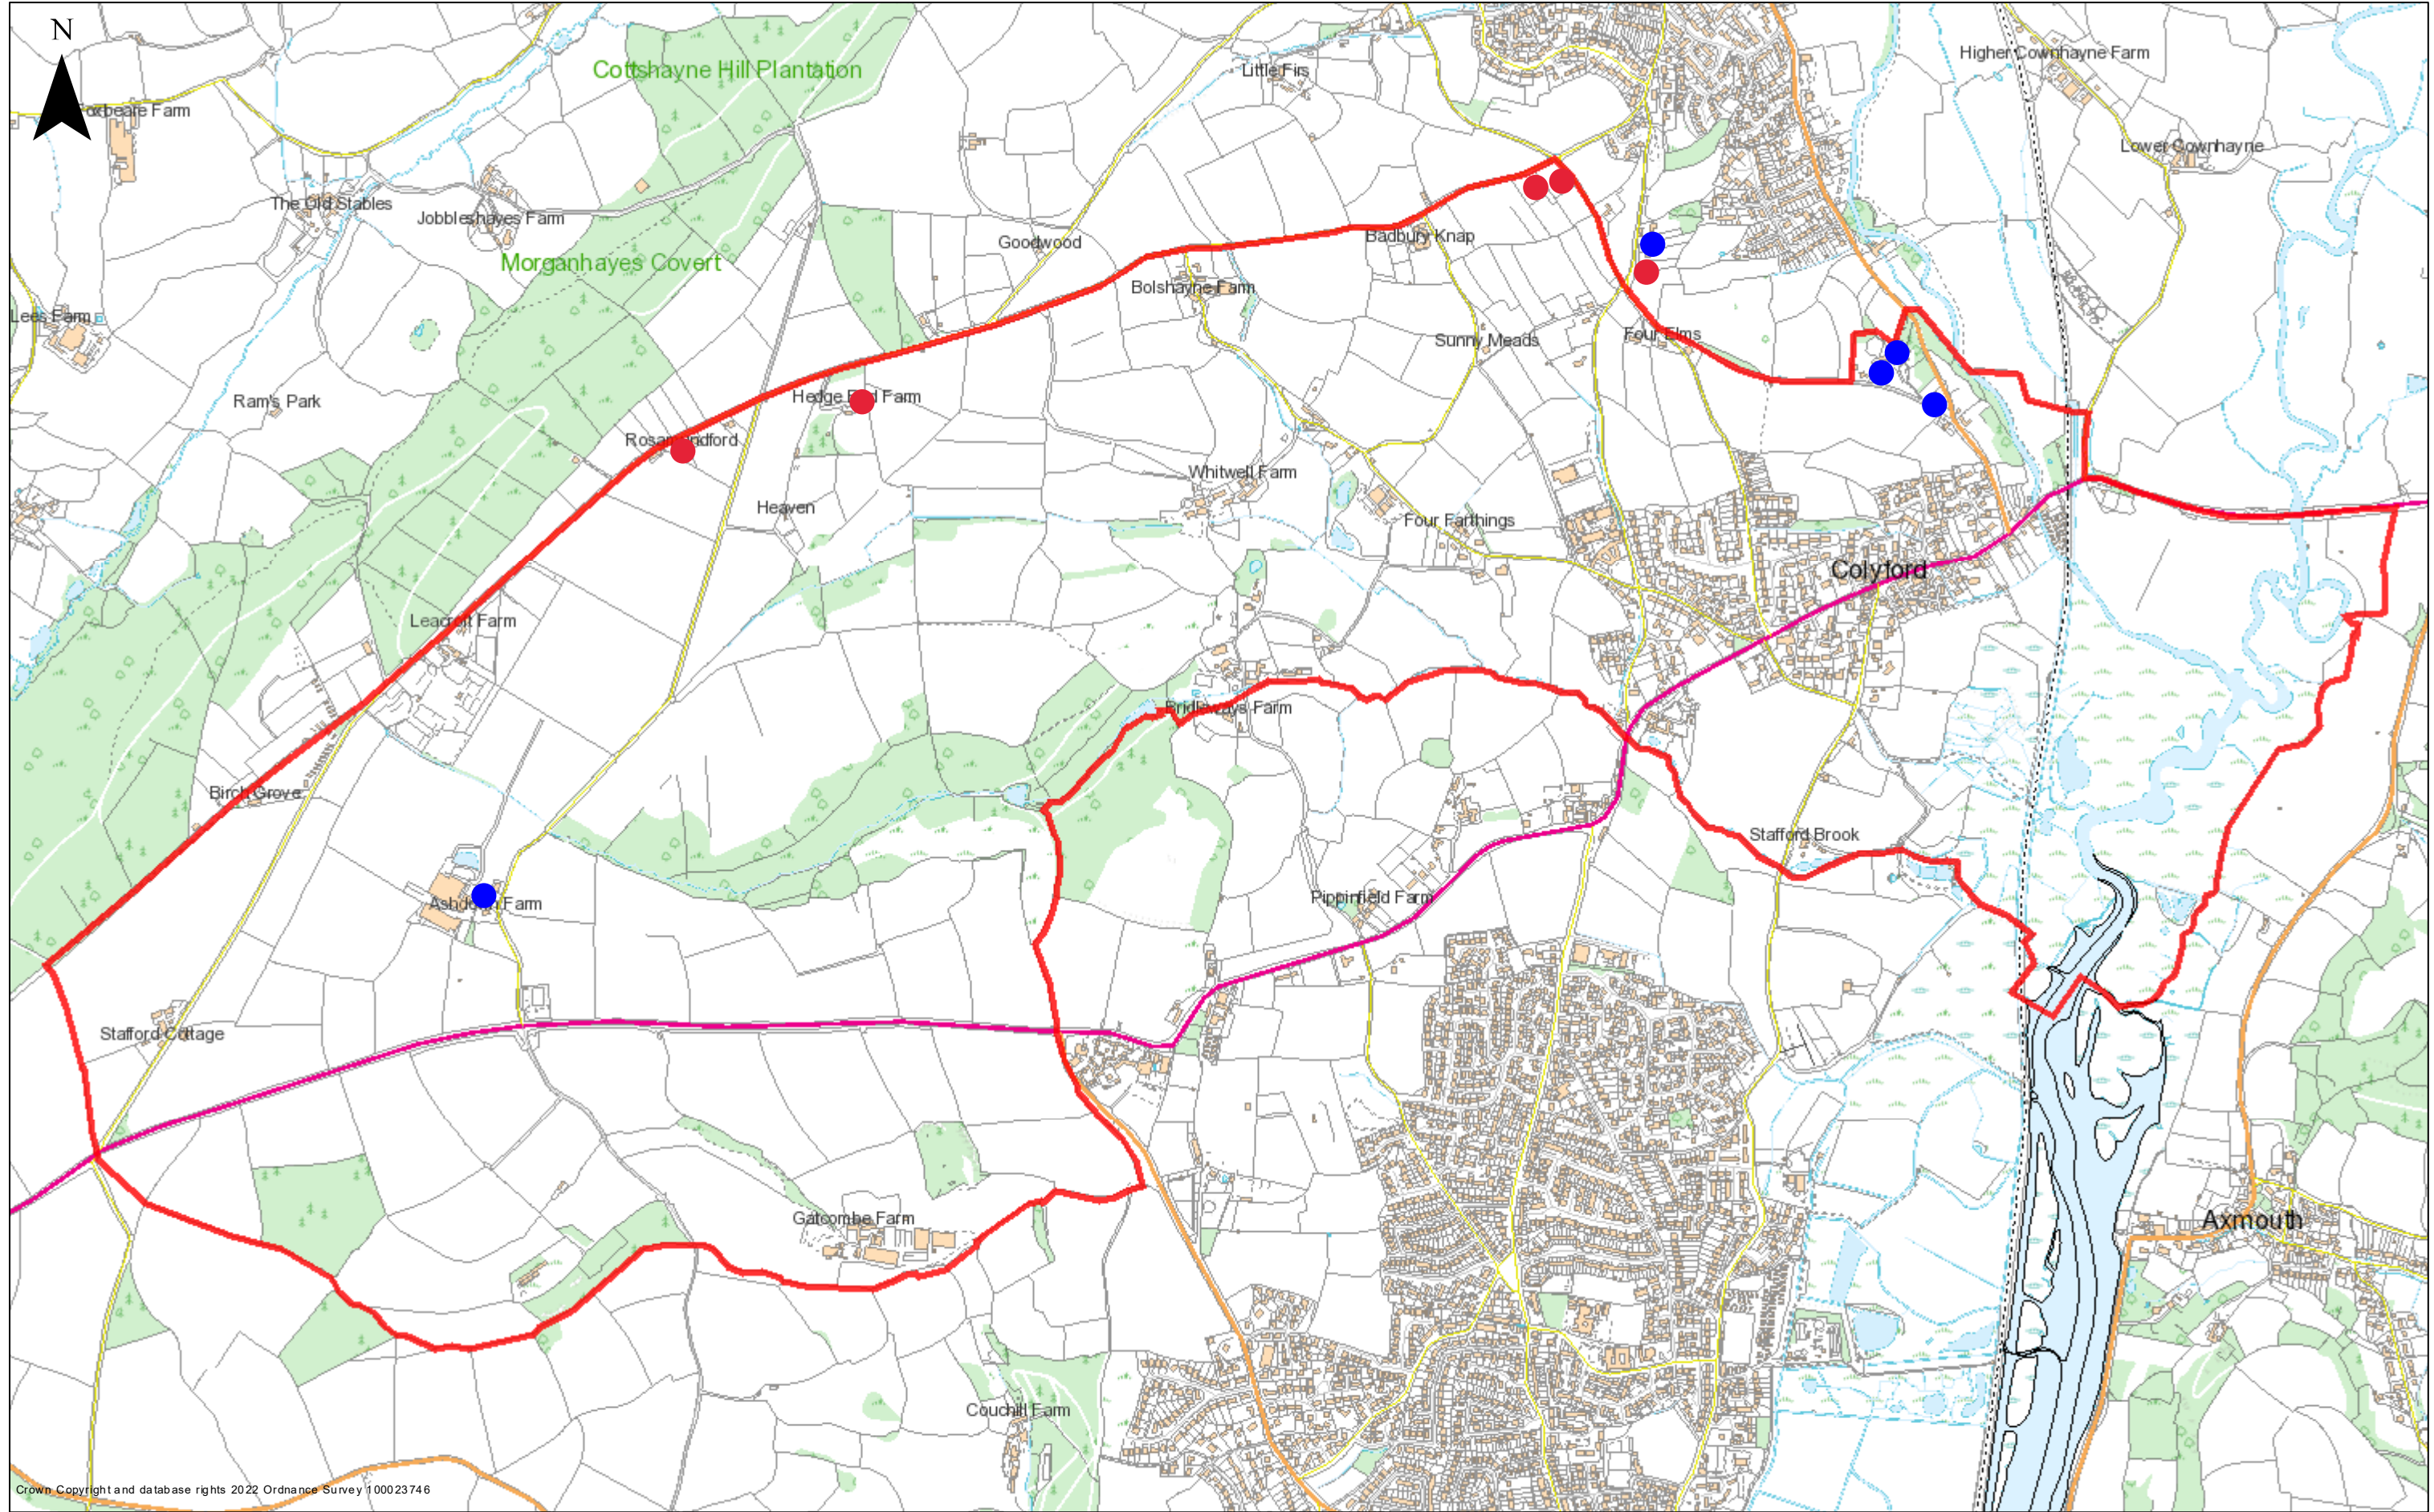

Colyford Parish Council proposed boundary

Crown Copyright and database rights 2022 Ordnance Survey 100023746

1:13,250

Map Tile: SY2392SE Full Reference: SY23574 92112