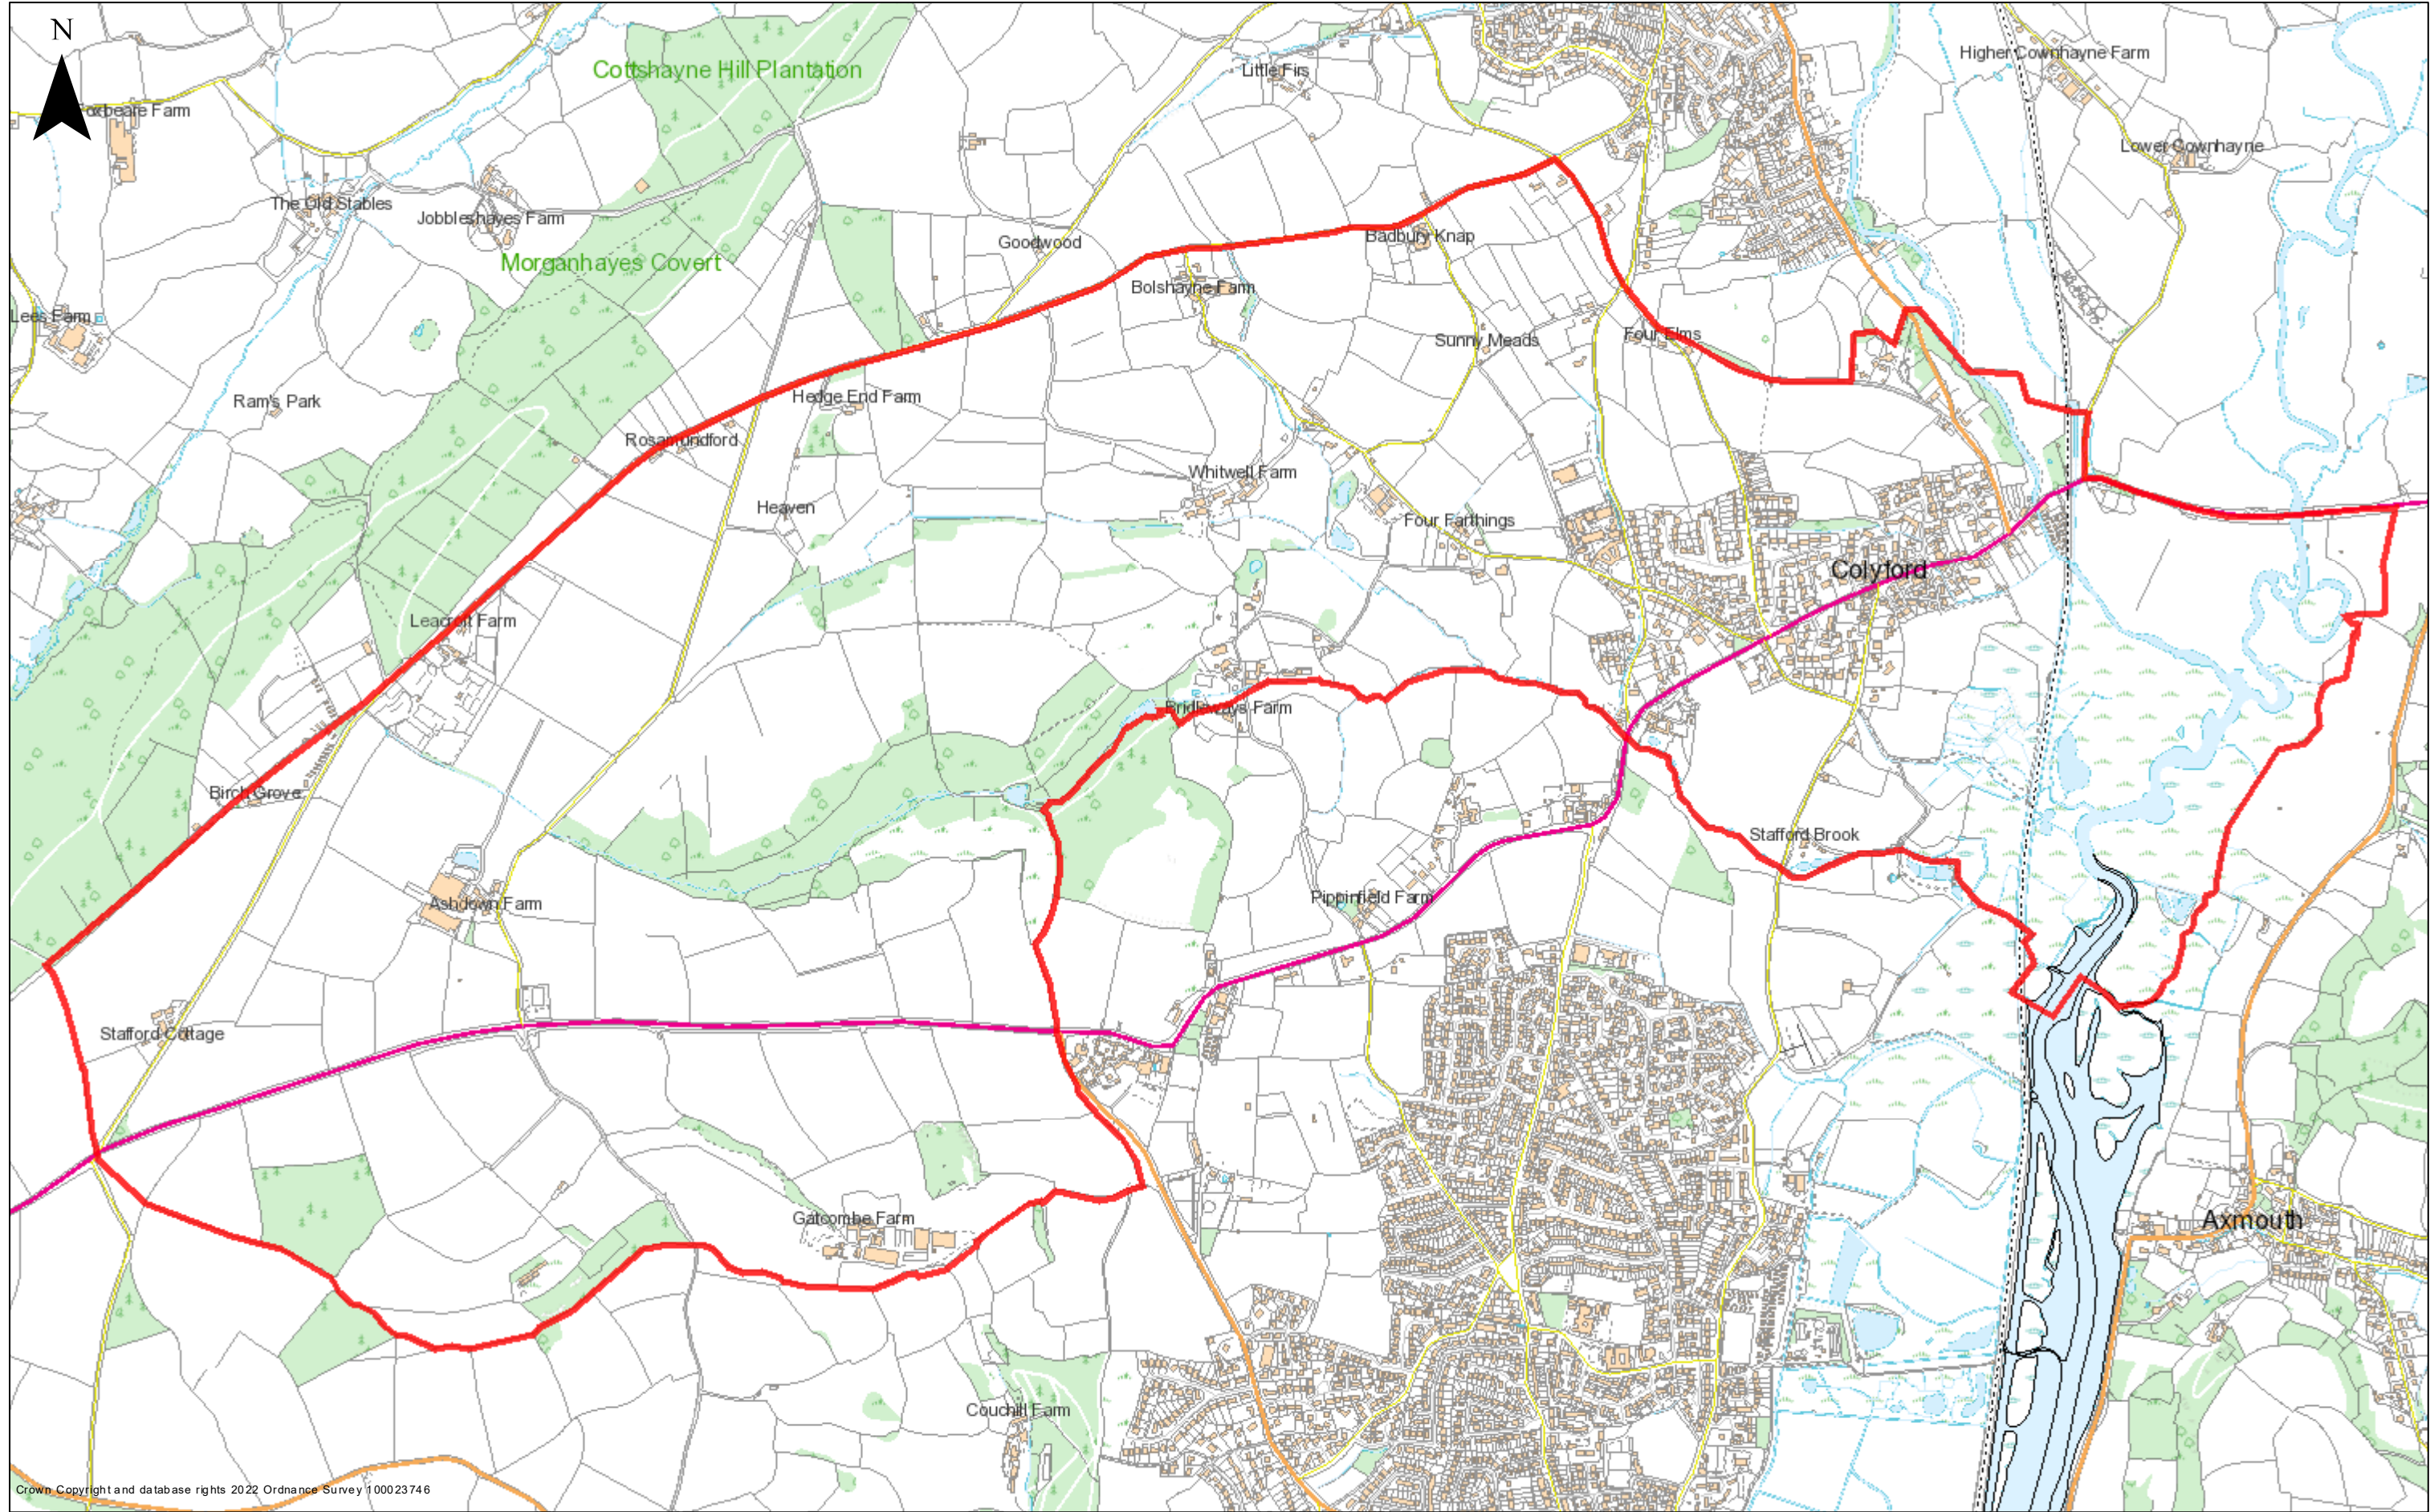

# Colyford Parish Council proposed boundary

Crown Copyright and database rights 2022 Ordnance Survey 100023746

1:13,250

Map Tile: SY2392SE Full Reference: SY23574 92112