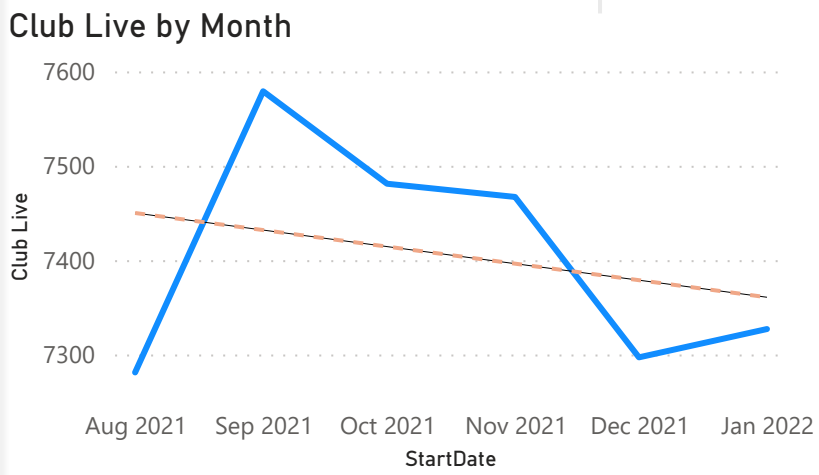

| | Actual | % Change Monthly |
|-----------|--------|------------------|
| Club Live | 7297 | -2.28% |
| Joiners | 206 | -46.35% |
| Leavers | 349 | -14.25% |

| | | | |
|---------------------------|---------|----------------|---------|
| Swimming | Gym | Group Exercise | Sports |
| Total Attendances | | | |
| 12,851 | 8158 | 8286 | 10708 |
| % Change since last month | | | |
| -21.05% | -21.43% | -28.35% | -28.19% |