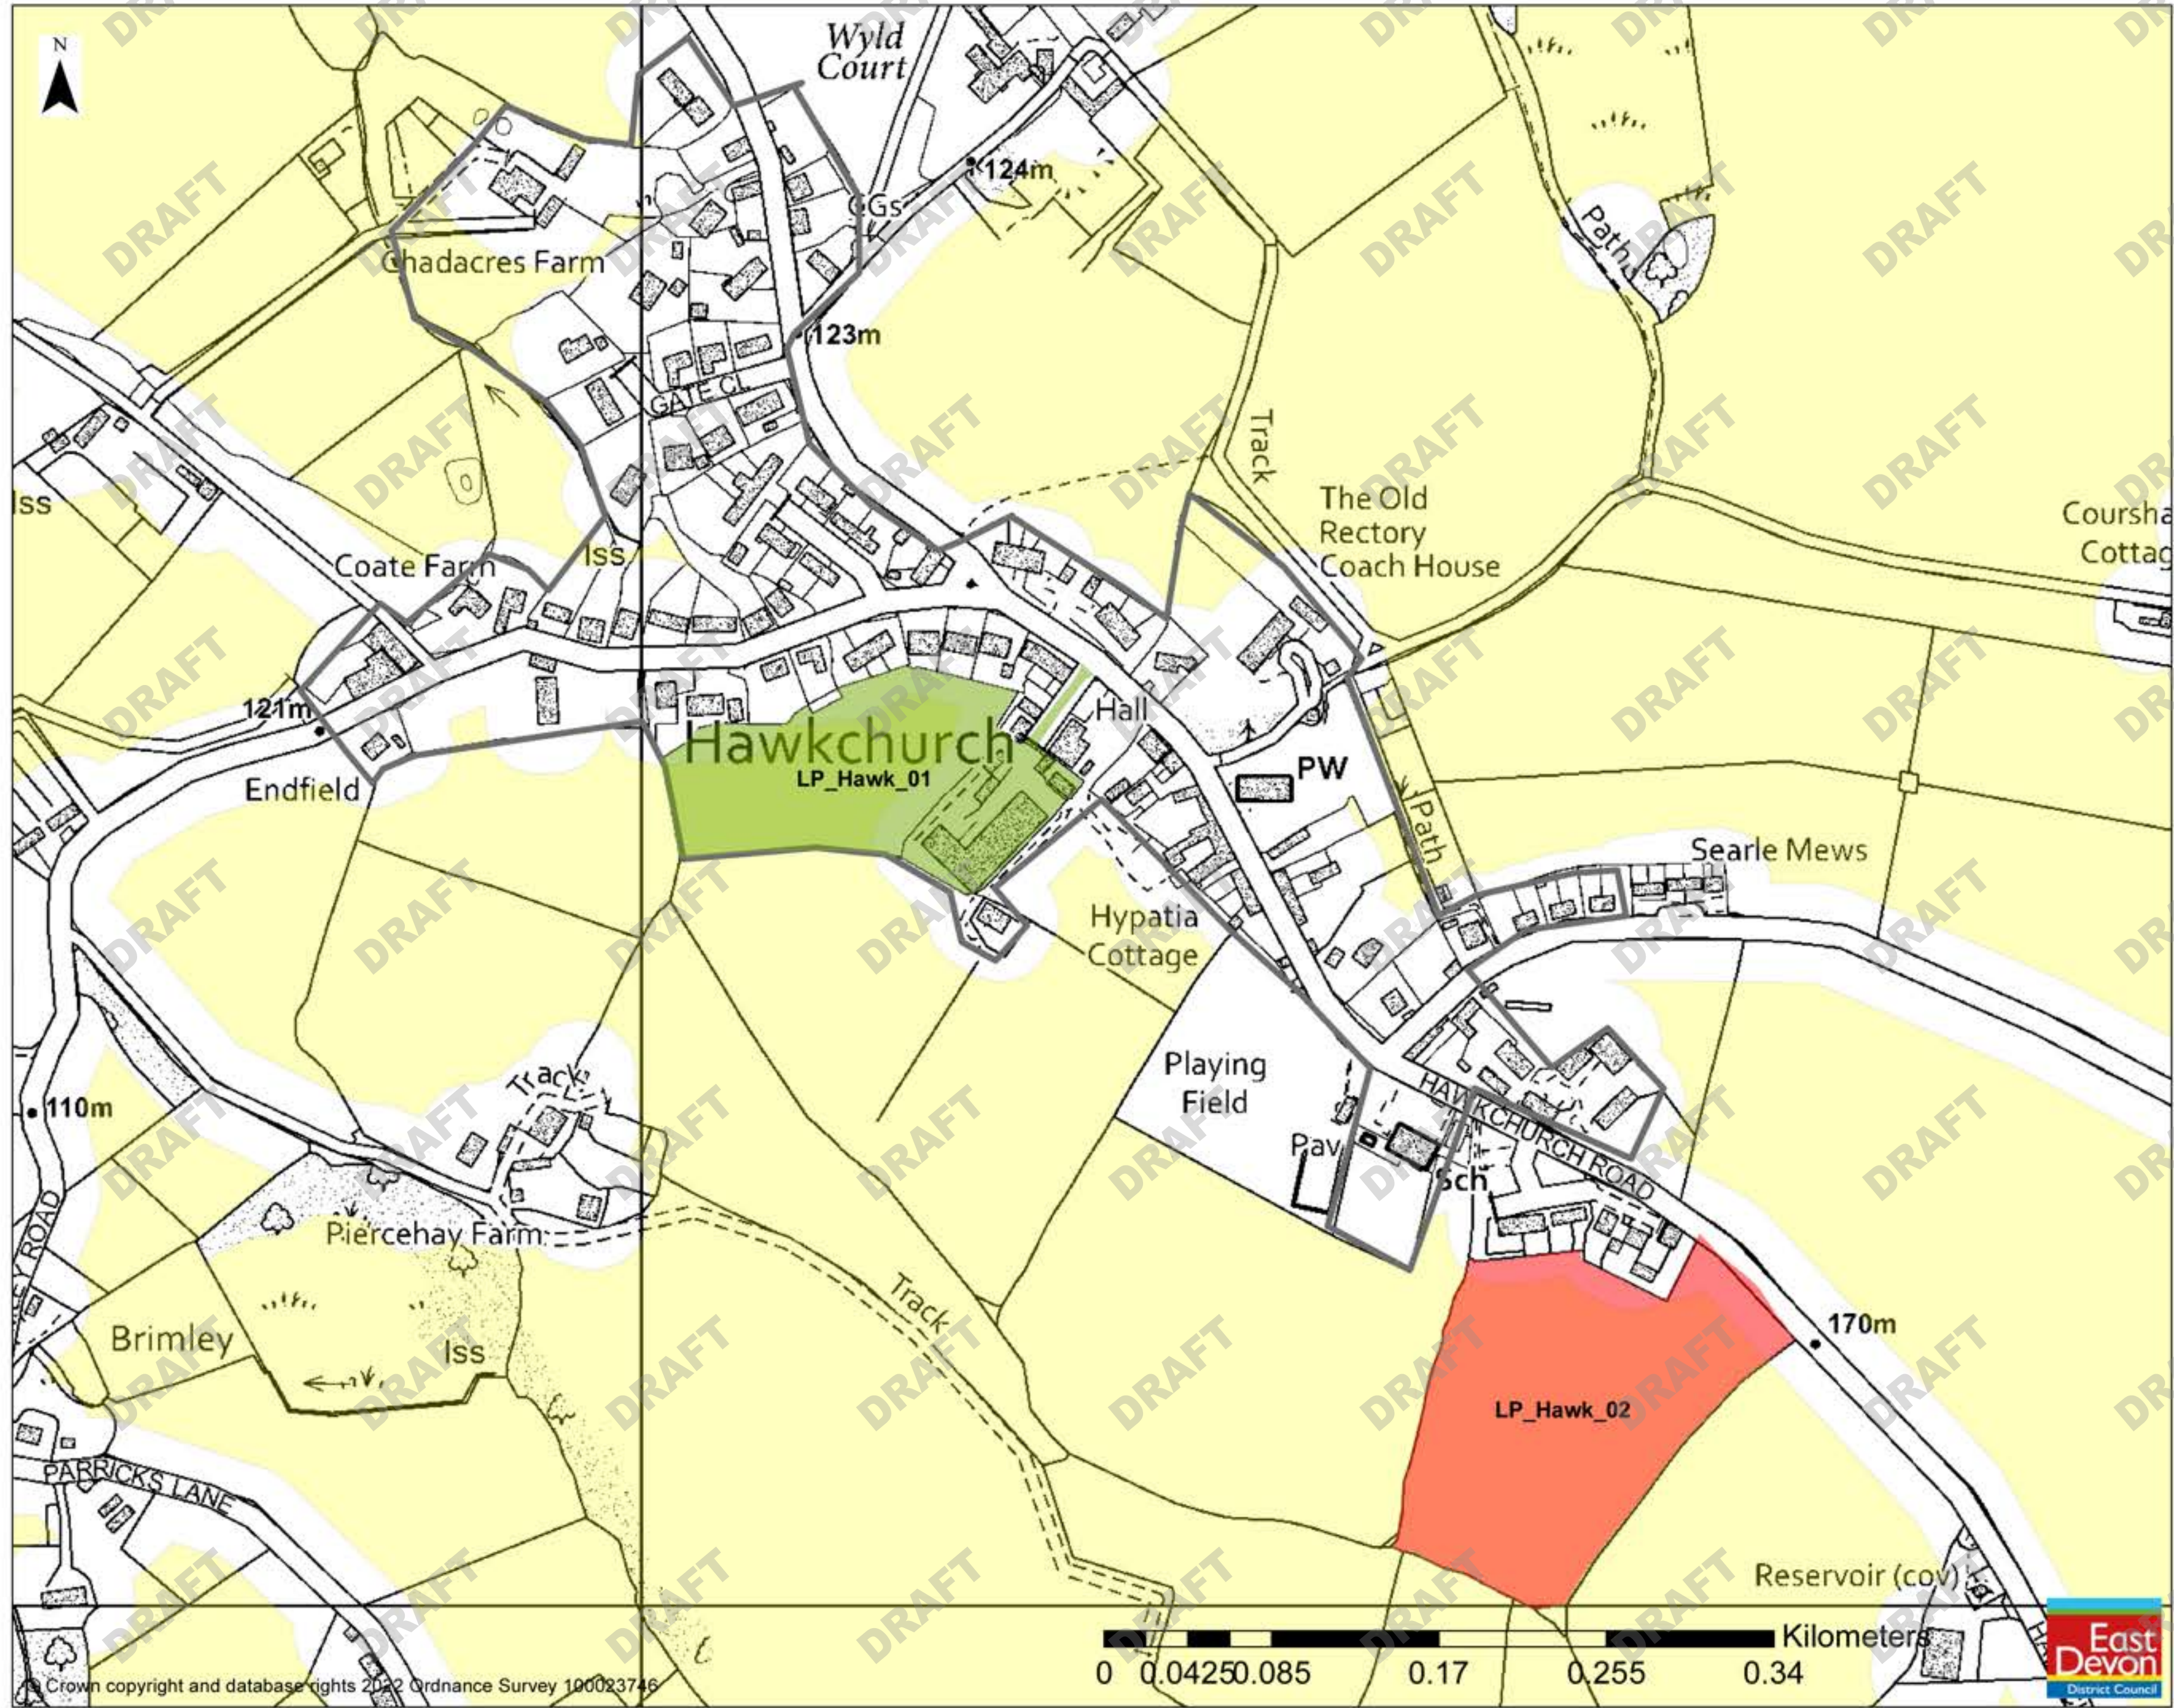

East Devon Local Plan 2020-2040 - Hawkchurch

Legend

Housing and Mixed Use Allocations

- Preference**
- Preferred
- Rejected
- Settlement Boundaries
- Areas considered suitable for solar energy

© Crown copyright and database rights 2022 Ordnance Survey 100023746